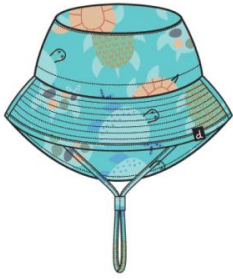

Beach Towel
Style: J30OBBT
Season: Spring-Summer 2027
Color: Printed Orange Stripes (3J528)
Size: O/S/K
Price: $14.50 M.R.S.P.: $35.00

Beach Hat
Style: J30OBC
Season: Spring-Summer 2027
Color: Printed Sea Turtles (3J534)
Size: 2/3, 4/5
Price: $15.00 M.R.S.P.: $36.00

Beach Hat
Style: J30OBCB
Season: Spring-Summer 2027
Color: Printed Swim Pugs (3J522)
Size: 3/6m, 9/12m, 18/24m
Price: $15.00 M.R.S.P.: $36.00

Beach Hat
Style: J30OBCB
Season: Spring-Summer 2027
Color: Printed Baby Palm Trees Light (3J524)
Size: 3/6m, 9/12m, 18/24m
Price: $15.00 M.R.S.P.: $36.00

Beach Hat
Style: J30OBCB
Season: Spring-Summer 2027
Color: Printed Nautical Whales (3J529)
Size: 3/6m, 9/12m, 18/24m
Price: $15.00 M.R.S.P.: $36.00