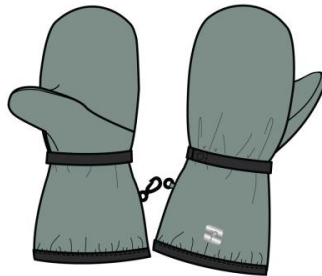

Rain hat
Style: J20WH28B
Season: Fall-Winter 2026-27
Color: Chinois Green (03200)
Size: 18/24m
Price: $ M.R.S.P.: $

Rain hat
Style: J20WH28B
Season: Fall-Winter 2026-27
Color: Insignia Blue (04013)
Size: 18/24m
Price: $ M.R.S.P.: $

Rain hat
Style: J20WH28B
Season: Fall-Winter 2026-27
Color: Brandied Apricot (06012)
Size: 18/24m
Price: $ M.R.S.P.: $