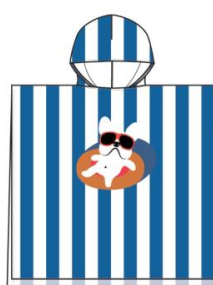

Hooded Beach Towel
Style: J30OP
Season: Spring-Summer 2027
Color: Printed Swim Pugs (3J522)
Size: O/S/K
Price: $16.00 M.R.S.P.: $39.00