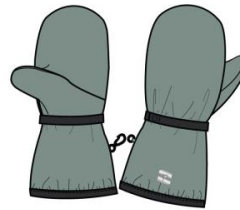

Rain Mittens
Style: J20WM202
Season: Fall-Winter 2026-27
Color: Insignia Blue (04013)
Size: 2/3, 4/5, 6/7
Price: $12.50 M.R.S.P.: $30.00
Size: 8/10, 12/14
Price: $12.50 M.R.S.P.: $30.00

Rain Mittens

Style: J20WM202

Season: Fall-Winter 2026-27

Color: Heirloom Lilac (07170)

Size: 2/3, 4/5, 6/7

Price: $12.50

M.R.S.P.: $30.00

Size: 8/10, 12/14

Price: $12.50

M.R.S.P.: $30.00

Rain Mittens

Style: J20WM202

Season: Fall-Winter 2026-27

Color: Anthracite (09990)

Size: 2/3, 4/5, 6/7

Price: $12.50

M.R.S.P.: $30.00

Size: 8/10, 12/14

Price: $12.50

M.R.S.P.: $30.00

Rain Mittens

Style: J20WM202B

Season: Fall-Winter 2026-27

Color: Chinois Green (03200)

Size: 12/24m

Price: $12.50

M.R.S.P.: $30.00

Rain Mittens

Style: J20WM202B

Season: Fall-Winter 2026-27

Color: Insignia Blue (04013)

Size: 12/24m

Price: $12.50

M.R.S.P.: $30.00