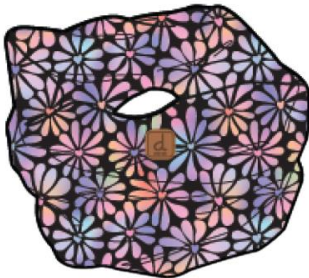

Jersey Neck Tube
Style: J30W21
Season: Spring-Summer 2027
Color: Printed Rainbow Retro Flowers (3J012)
Size: 2/6, 7/14
Price: $7.75 M.R.S.P.: $19.00

Jersey Neck Tube
Style: J30W21
Season: Spring-Summer 2027
Color: Printed Lightning Storm (3J020)
Size: 2/6, 7/14
Price: $7.75 M.R.S.P.: $19.00

Jersey Neck Tube
Style: J30W21
Season: Spring-Summer 2027
Color: Printed Green Forest (3J022)
Size: 2/6, 7/14
Price: $7.75 M.R.S.P.: $19.00

Jersey Neck Tube
Style: J30W21
Season: Spring-Summer 2027
Color: Printed Colorfull Dinos (3J025)
Size: 2/6, 7/14
Price: $7.75 M.R.S.P.: $19.00