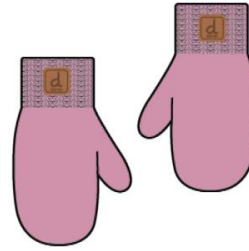

Knit Mittens
Style: J30WT26
Season: Spring-Summer 2027
Color: Bone Brown (01800)
Size: 2/4, 5/8, 10/14
Price: $12.50 M.R.S.P.: $30.00

Knit Mittens
Style: J30WT26
Season: Spring-Summer 2027
Color: Orchid Smoke (05430)
Size: 2/4, 5/8, 10/14
Price: $12.50 M.R.S.P.: $30.00