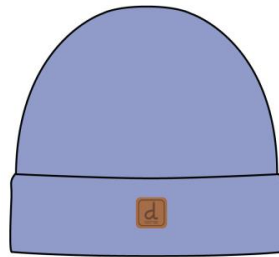

Knit Hat
Style: J30WT24
Season: Spring-Summer 2027
Color: Bone Brown (01800)
Size: 2/4, 5/8, 10/14
Price: $13.50   M.R.S.P.: $33.00

Knit Hat
Style: J30WT24
Season: Spring-Summer 2027
Color: Daphne (04021)
Size: 2/4, 5/8, 10/14
Price: $13.50 M.R.S.P.: $33.00

Knit Hat
Style: J30WT24
Season: Spring-Summer 2027
Color: Dress Blue (04790)
Size: 2/4, 5/8, 10/14
Price: $13.50 M.R.S.P.: $33.00

Knit Hat
Style: J30WT24
Season: Spring-Summer 2027
Color: Easter Egg (05011)
Size: 2/4, 5/8, 10/14
Price: $13.50 M.R.S.P.: $33.00

Knit Hat
Style: J30WT24
Season: Spring-Summer 2027
Color: Argyle Purple (05013)
Size: 2/4, 5/8, 10/14
Price: $13.50 M.R.S.P.: $33.00