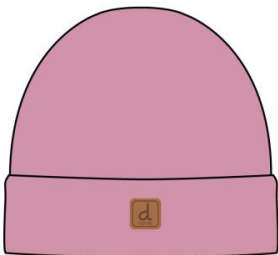

Knit Hat
Style: J30WT24
Season: Spring-Summer 2027
Color: Orchid Smoke (05430)
Size: 2/4, 5/8, 10/14
Price: $13.50 M.R.S.P.: $33.00

Knit Hat
Style: J30WT24
Season: Spring-Summer 2027
Color: Anthracite (09990)
Size: 2/4, 5/8, 10/14
Price: $13.50 M.R.S.P.: $33.00

Baby Knit Mittens With Cord
Style: J30WT25
Season: Spring-Summer 2027
Color: Bone Brown (01800)
Size: 6/12m, 18/24m
Price: $11.50 M.R.S.P.: $28.00

Baby Knit Mittens With Cord
Style: J30WT25
Season: Spring-Summer 2027
Color: Dress Blue (04790)
Size: 6/12m, 18/24m
Price: $11.50 M.R.S.P.: $28.00