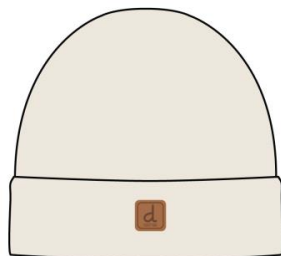

Knit Headband
Style: J30WT22B
Season: Spring-Summer 2027
Color: Lavender (05640)
Size: 6/24m
Price: $11.50   M.R.S.P.: $28.00

Baby Knit Hat
Style: J30WT23
Season: Spring-Summer 2027
Color: Whisper White (01060)
Size: 6/12m, 18/24m
Price: $12.50   M.R.S.P.: $30.00

Baby Knit Hat
Style: J30WT23
Season: Spring-Summer 2027
Color: Bone Brown (01800)
Size: 6/12m, 18/24m
Price: $12.50   M.R.S.P.: $30.00

Baby Knit Hat
Style: J30WT23
Season: Spring-Summer 2027
Color: Daphne (04021)
Size: 6/12m, 18/24m
Price: $12.50   M.R.S.P.: $30.00

Baby Knit Hat
Style: J30WT23
Season: Spring-Summer 2027
Color: Dress Blue (04790)
Size: 6/12m, 18/24m
Price: $12.50   M.R.S.P.: $30.00

Baby Knit Hat
Style: J30WT23
Season: Spring-Summer 2027
Color: Easter Egg (05011)
Size: 6/12m, 18/24m
Price: $12.50   M.R.S.P.: $30.00

Baby Knit Hat
Style: J30WT23
Season: Spring-Summer 2027
Color: Argyle Purple (05013)
Size: 6/12m, 18/24m
Price: $12.50   M.R.S.P.: $30.00

Baby Knit Hat
Style: J30WT23
Season: Spring-Summer 2027
Color: Orchid Smoke (05430)
Size: 6/12m, 18/24m
Price: $12.50   M.R.S.P.: $30.00