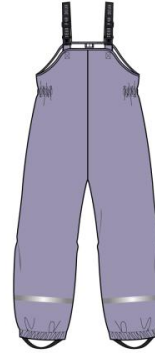

Rain Overalls

Style: J20W39

Season: Fall-Winter 2026-27

Color: Brandied Apricot (06012)

Size: 2, 3, 4, 5, 6

Price: \$23.50 M.R.S.P.: \$57.00

Size: 7, 8, 10, 12, 14

Price: \$24.50 M.R.S.P.: \$59.00