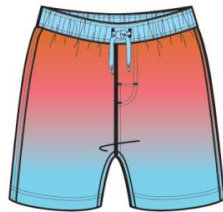

Style: J30OB32

Season: Spring-Summer 2027

Color: Printed Baby Palm Trees Dark (3J525)

Size: 2/3, 3/4, 5/6

Price: \$16.00 M.R.S.P.: \$39.00

Size: 7/8, 9/10, 11/12

Price: \$17.50 M.R.S.P.: \$42.00

Short Sleeve Rashguard