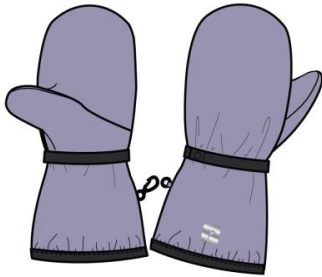

Rain hat
Style: J20WH28B
Season: Fall-Winter 2026-27
Color: Heirloom Lilac (07170)
Size: 18/24m
Price: $ M.R.S.P.: $

Rain Mittens

Style: J20WM202

Season: Fall-Winter 2026-27

Color: Heirloom Lilac (07170)

Size: 2/3, 4/5, 6/7

Price: $12.50

M.R.S.P.: $30.00

Size: 8/10, 12/14

Price: $12.50

M.R.S.P.: $30.00

Rain Mittens

Style: J20WM202

Season: Fall-Winter 2026-27

Color: Anthracite (09990)

Size: 2/3, 4/5, 6/7

Price: $12.50

M.R.S.P.: $30.00

Size: 8/10, 12/14

Price: $12.50

M.R.S.P.: $30.00

Rain Mittens

Style: J20WM202B

Season: Fall-Winter 2026-27

Color: Chinois Green (03200)

Size: 12/24m

Price: $12.50

M.R.S.P.: $30.00

Rain Mittens

Style: J20WM202B

Season: Fall-Winter 2026-27

Color: Insignia Blue (04013)

Size: 12/24m

Price: $12.50

M.R.S.P.: $30.00