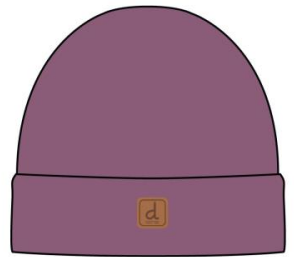

Knit Hat
Style: J30WT24
Season: Spring-Summer 2027
Color: Sunny Lime (03290)
Size: 2/4, 5/8, 10/14
Price: $13.50   M.R.S.P.: $33.00

Knit Hat
Style: J30WT24
Season: Spring-Summer 2027
Color: Daphne (04021)
Size: 2/4, 5/8, 10/14
Price: $13.50 M.R.S.P.: $33.00

Knit Hat
Style: J30WT24
Season: Spring-Summer 2027
Color: Dress Blue (04790)
Size: 2/4, 5/8, 10/14
Price: $13.50 M.R.S.P.: $33.00

Knit Hat
Style: J30WT24
Season: Spring-Summer 2027
Color: Easter Egg (05011)
Size: 2/4, 5/8, 10/14
Price: $13.50 M.R.S.P.: $33.00

Knit Hat
Style: J30WT24
Season: Spring-Summer 2027
Color: Argyle Purple (05013)
Size: 2/4, 5/8, 10/14
Price: $13.50 M.R.S.P.: $33.00