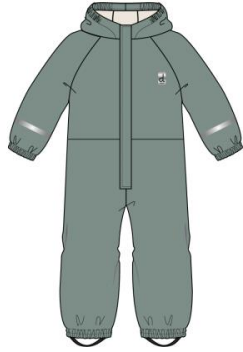

Rain One Piece
Style: J20W73
Season: Fall-Winter 2026-27
Color: Chinois Green (03200)
Size: 2, 3, 4, 5, 6
Price: $39.00 M.R.S.P.: $94.00