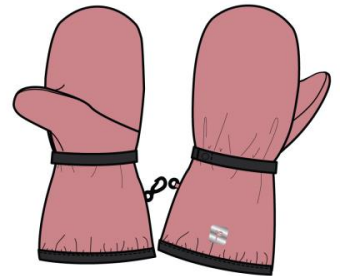

Rain hat
Style: J20WH28B
Season: Fall-Winter 2026-27
Color: Chinois Green (03200)
Size: 18/24m
Price: $ M.R.S.P.: $

Rain hat
Style: J20WH28B
Season: Fall-Winter 2026-27
Color: Insignia Blue (04013)
Size: 18/24m
Price: $ M.R.S.P.: $

Rain hat
Style: J20WH28B
Season: Fall-Winter 2026-27
Color: Brandied Apricot (06012)
Size: 18/24m
Price: $ M.R.S.P.: $