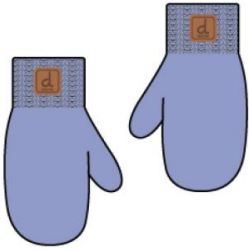

Baby Knit Mittens With Cord
Style: J30WT25
Season: Spring-Summer 2027
Color: Orchid Smoke (05430)
Size: 6/12m, 18/24m
Price: $11.50 M.R.S.P.: $28.00

Knit Mittens
Style: J30WT26
Season: Spring-Summer 2027
Color: Easter Egg (05011)
Size: 2/4, 5/8, 10/14
Price: $12.50 M.R.S.P.: $30.00