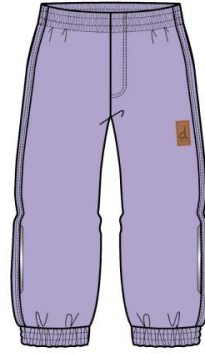

Splash Pants

Style: J30W35

Season: Spring-Summer 2027

Color: Orchid Smoke (05430)

Size: 2, 3, 4, 5, 6

Price: \$19.00 M.R.S.P.: \$46.00

Size: 7, 8, 10, 12, 14

Price: \$20.00 M.R.S.P.: \$48.00