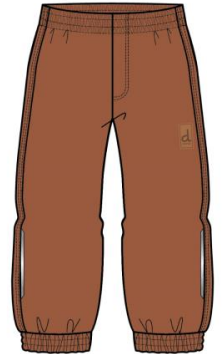

Mid-Season Jacket

Style: J30W32

Season: Spring-Summer 2027

Color: Printed Geometric Bears (3J024)

Size: 2, 3, 4, 5, 6

Price: \$41.00 M.R.S.P.: \$99.00

Size: 7, 8, 10, 12, 14

Price: \$43.00 M.R.S.P.: \$104.00