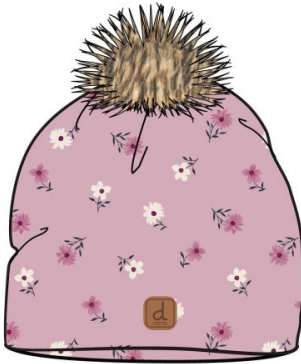

Jersey Hat With Pom-pom
Style: J30W20
Season: Spring-Summer 2027
Color: Printed Delicate Pink Blooms (3J011)
Size: 2/6, 7/14
Price: $12.00 M.R.S.P.: $29.00

Jersey Hat With Pom-pom
Style: J30W20B
Season: Spring-Summer 2027
Color: Aquifer (03017)
Size: 6/24m
Price: $12.00 M.R.S.P.: $29.00

Jersey Hat With Pom-pom
Style: J30W20B
Season: Spring-Summer 2027
Color: Lavender (05640)
Size: 6/24m
Price: $12.00 M.R.S.P.: $29.00