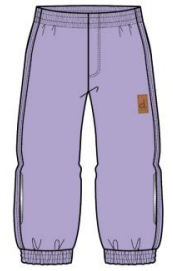

Splash Pants

Style: J30W35B

Season: Spring-Summer 2027

Color: Lavender (05640)

Size: 12m, 18m, 24m

Price: $18.00 M.R.S.P.: $44.00