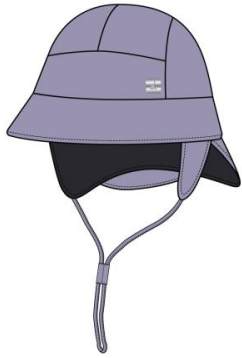

Rain Boots
Style: J20WB13
Season: Fall-Winter 2026-27
Color: Heirloom Lilac (07170)
Size: 4C, 5C, 6C
Price: $26.50 M.R.S.P.: $64.00
Size: 7C, 8C, 9C, 10C, 11C, 12C, 13C, 1Y, 2Y, 3Y, 4Y
Price: $26.50 M.R.S.P.: $64.00

Rain hat
Style: J20WH28
Season: Fall-Winter 2026-27
Color: Heirloom Lilac (07170)
Size: 2/3, 4/5, 6/7
Price: $ M.R.S.P.: $