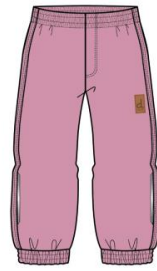

Splash Pants

Style: J30W35B

Season: Spring-Summer 2027

Color: Orchid Smoke (05430)

Size: 12m, 18m, 24m

Price: $18.00 M.R.S.P.: $44.00