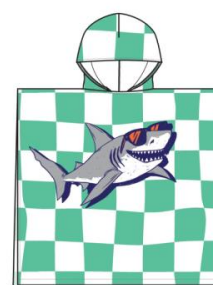

Hooded Beach Towel
Style: J30OP
Season: Spring-Summer 2027
Color: Printed Green Checks (3J533)
Size: O/S/K
Price: $16.00 M.R.S.P.: $39.00