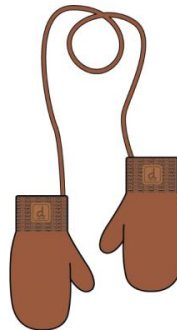

Knit Hat
Style: J30WT24
Season: Spring-Summer 2027
Color: Orchid Smoke (05430)
Size: 2/4, 5/8, 10/14
Price: $13.50 M.R.S.P.: $33.00

Knit Hat
Style: J30WT24
Season: Spring-Summer 2027
Color: Anthracite (09990)
Size: 2/4, 5/8, 10/14
Price: $13.50 M.R.S.P.: $33.00

Baby Knit Mittens With Cord
Style: J30WT25
Season: Spring-Summer 2027
Color: Bone Brown (01800)
Size: 6/12m, 18/24m
Price: $11.50 M.R.S.P.: $28.00

Baby Knit Mittens With Cord
Style: J30WT25
Season: Spring-Summer 2027
Color: Dress Blue (04790)
Size: 6/12m, 18/24m
Price: $11.50 M.R.S.P.: $28.00