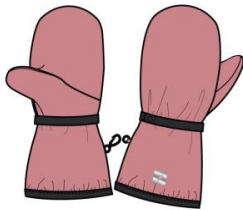

Rain Mittens

Style: J20WM202B

Season: Fall-Winter 2026-27

Color: Brandied Apricot (06012)

Size: 12/24m

Price: $12.50

M.R.S.P.: $30.00

Rain Mittens

Style: J20WM202B

Season: Fall-Winter 2026-27

Color: Heirloom Lilac (07170)

Size: 12/24m

Price: $12.50

M.R.S.P.: $30.00

Rain Mittens

Style: J20WM202B

Season: Fall-Winter 2026-27

Color: Anthracite (09990)

Size: 12/24m

Price: $12.50

M.R.S.P.: $30.00

Terry Hooded T-Shirt and Shorts Beach Set

Style: J30OB10

Season: Spring-Summer 2027

Color: Classic Green (03024)

Size: 2, 3, 4, 5, 6

Price: $34.50

M.R.S.P.: $83.00

Size: 7, 8, 10, 12

Price: $35.50

M.R.S.P.: $86.00