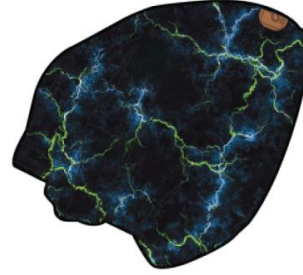

Jersey Beanie
Style: J30W22
Season: Spring-Summer 2027
Color: Bone Brown (01800)
Size: 2/6, 7/14
Price: $7.75 M.R.S.P.: $19.00

Jersey Beanie
Style: J30W22
Season: Spring-Summer 2027
Color: Dress Blue (04790)
Size: 2/6, 7/14
Price: $7.75   M.R.S.P.: $19.00

Jersey Beanie
Style: J30W22
Season: Spring-Summer 2027
Color: Anthracite (09990)
Size: 2/6, 7/14
Price: $7.75   M.R.S.P.: $19.00

Jersey Beanie
Style: J30W22
Season: Spring-Summer 2027
Color: Printed Lightning Storm (3J020)
Size: 2/6, 7/14
Price: $7.75   M.R.S.P.: $19.00

Jersey Beanie
Style: J30W22
Season: Spring-Summer 2027
Color: Printed Green Forest (3J022)
Size: 2/6, 7/14
Price: $7.75   M.R.S.P.: $19.00