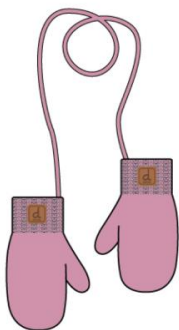

Knit Hat
Style: J30WT24
Season: Spring-Summer 2027
Color: Daphne (04021)
Size: 2/4, 5/8, 10/14
Price: $13.50 M.R.S.P.: $33.00

Knit Hat
Style: J30WT24
Season: Spring-Summer 2027
Color: Dress Blue (04790)
Size: 2/4, 5/8, 10/14
Price: $13.50 M.R.S.P.: $33.00

Knit Hat
Style: J30WT24
Season: Spring-Summer 2027
Color: Easter Egg (05011)
Size: 2/4, 5/8, 10/14
Price: $13.50 M.R.S.P.: $33.00

Knit Hat
Style: J30WT24
Season: Spring-Summer 2027
Color: Argyle Purple (05013)
Size: 2/4, 5/8, 10/14
Price: $13.50 M.R.S.P.: $33.00

Knit Hat
Style: J30WT24
Season: Spring-Summer 2027
Color: Orchid Smoke (05430)
Size: 2/4, 5/8, 10/14
Price: $13.50 M.R.S.P.: $33.00

Knit Hat
Style: J30WT24
Season: Spring-Summer 2027
Color: Anthracite (09990)
Size: 2/4, 5/8, 10/14
Price: $13.50 M.R.S.P.: $33.00

Baby Knit Mittens With Cord
Style: J30WT25
Season: Spring-Summer 2027
Color: Bone Brown (01800)
Size: 6/12m, 18/24m
Price: $11.50 M.R.S.P.: $28.00

Baby Knit Mittens With Cord
Style: J30WT25
Season: Spring-Summer 2027
Color: Dress Blue (04790)
Size: 6/12m, 18/24m
Price: $11.50 M.R.S.P.: $28.00