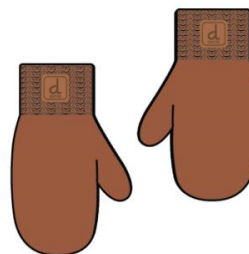

Knit Hat
Style: J30WT24
Season: Spring-Summer 2027
Color: Daphne (04021)
Size: 2/4, 5/8, 10/14
Price: $13.50 M.R.S.P.: $33.00

Knit Hat
Style: J30WT24
Season: Spring-Summer 2027
Color: Dress Blue (04790)
Size: 2/4, 5/8, 10/14
Price: $13.50 M.R.S.P.: $33.00

Knit Hat
Style: J30WT24
Season: Spring-Summer 2027
Color: Easter Egg (05011)
Size: 2/4, 5/8, 10/14
Price: $13.50 M.R.S.P.: $33.00

Knit Hat
Style: J30WT24
Season: Spring-Summer 2027
Color: Argyle Purple (05013)
Size: 2/4, 5/8, 10/14
Price: $13.50 M.R.S.P.: $33.00

Knit Hat
Style: J30WT24
Season: Spring-Summer 2027
Color: Orchid Smoke (05430)
Size: 2/4, 5/8, 10/14
Price: $13.50 M.R.S.P.: $33.00

Knit Hat
Style: J30WT24
Season: Spring-Summer 2027
Color: Anthracite (09990)
Size: 2/4, 5/8, 10/14
Price: $13.50 M.R.S.P.: $33.00

Baby Knit Mittens With Cord
Style: J30WT25
Season: Spring-Summer 2027
Color: Bone Brown (01800)
Size: 6/12m, 18/24m
Price: $11.50 M.R.S.P.: $28.00

Baby Knit Mittens With Cord
Style: J30WT25
Season: Spring-Summer 2027
Color: Dress Blue (04790)
Size: 6/12m, 18/24m
Price: $11.50 M.R.S.P.: $28.00