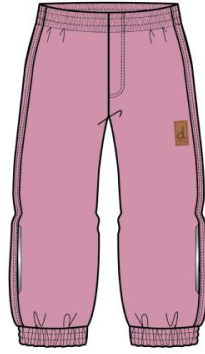

Splash Pants

Style: J30W35

Season: Spring-Summer 2027

Color: Dress Blue (04790)

Size: 2, 3, 4, 5, 6

Price: \$19.00 M.R.S.P.: \$46.00

Size: 7, 8, 10, 12, 14

Price: \$20.00 M.R.S.P.: \$48.00