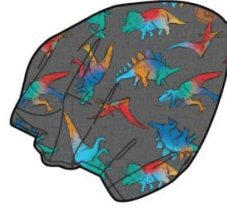

Jersey Beanie
Style: J30W22B
Season: Spring-Summer 2027
Color: Printed Colorfull Dinos (3J025)
Size: 6/24m
Price: $7.75   M.R.S.P.: $19.00