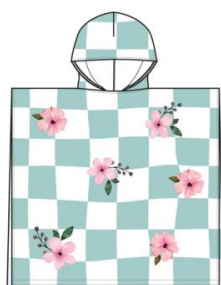

Hooded Beach Towel
Style: J30OP
Season: Spring-Summer 2027
Color: Printed Checkered Flowers (3J512)
Size: O/S/K
Price: $16.00 M.R.S.P.: $39.00