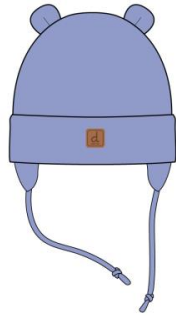

Baby Knit Hat
Style: J30WT23
Season: Spring-Summer 2027
Color: Easter Egg (05011)
Size: 6/12m, 18/24m
Price: $12.50   M.R.S.P.: $30.00