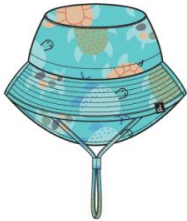

Beach Hat
Style: J30OBCB
Season: Spring-Summer 2027
Color: Printed Sea Turtles (3J534)
Size: 3/6m, 9/12m, 18/24m
Price: $15.00 M.R.S.P.: $36.00

Swim Cap
Style: J30OBH
Season: Spring-Summer 2027
Color: Blue Sapphire (04390)
Size: 2/6, 7/14
Price: $6.00 M.R.S.P.: $15.00

Swim Cap
Style: J30OBH
Season: Spring-Summer 2027
Color: Anthracite (09990)
Size: 2/6, 7/14
Price: $6.00 M.R.S.P.: $15.00

Baby & Toddler One Piece Swimsuit
Style: J30OG10
Season: Spring-Summer 2027
Color: Printed Fantasy Flowers (3J001)
Size: 2/3, 3/4, 5/6
Price: $19.00 M.R.S.P.: $46.00