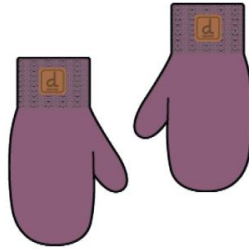

Baby Knit Mittens With Cord
Style: J30WT25
Season: Spring-Summer 2027
Color: Anthracite (09990)
Size: 6/12m, 18/24m
Price: $11.50 M.R.S.P.: $28.00

Knit Mittens
Style: J30WT26
Season: Spring-Summer 2027
Color: Argyle Purple (05013)
Size: 2/4, 5/8, 10/14
Price: $12.50 M.R.S.P.: $30.00