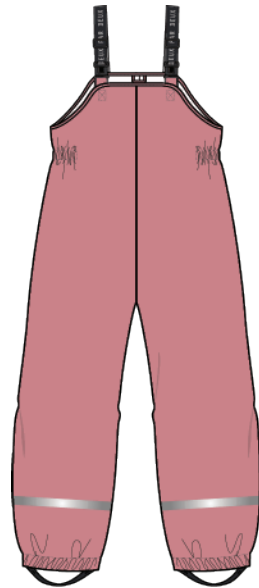

C.03200

C.03023

C.02041

2 years  
to  
14 years

J20W40 - Rain Jacket

C.07170

C.06012

C.09990

C.04013

2 years  
to  
14 years

J20W39 - Rain Pants

Brise du printemps  
Spring breeze

J20WM202B - Lined Rain Mittens (Baby)  
J20WM202 - Lined Rain Mittens

Brise du printemps  
Spring breeze

2 years to 8 years