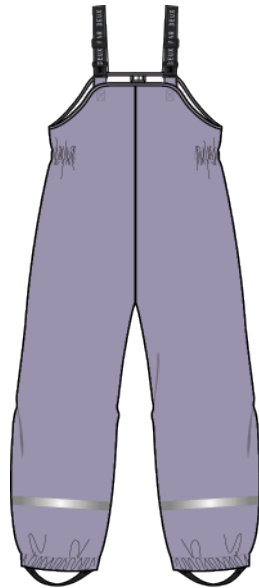

C.03200

C.03023

C.02041

2 years  
to  
14 years

J20W40 - Rain Jacket

C.07170

C.06012

C.09990

C.04013

2 years  
to  
14 years

J20W39 - Rain Pants

Brise du printemps  
Spring breeze

J20WM202B - Lined Rain Mittens (Baby)  
J20WM202 - Lined Rain Mittens

Brise du printemps  
Spring breeze

2 years to 8 years