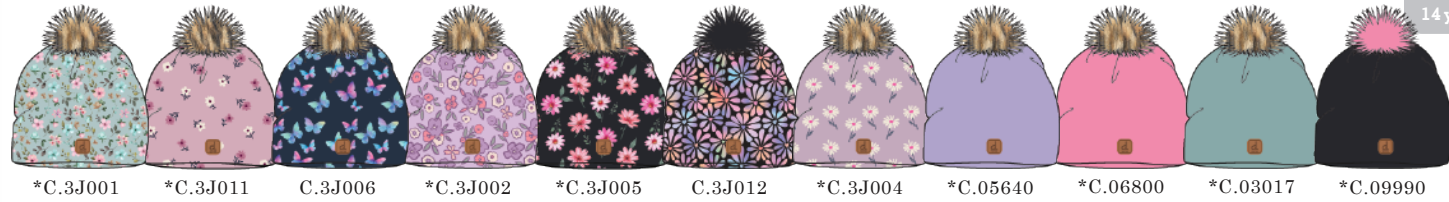

C.06220

2 years  
to  
14 years

J30W45 - Quilted jacket

C.03021

C.04027

2 years  
to  
14 years

J30W44 - Quilted jacket

C.3J014

J30W48 - Packable windbeaker

C.3J015

2/3 years  
to  
13/14 years

C.3J026

J30W49 - Packable windbeaker

C.3J027

2/3 years  
to  
13/14 years

Brise du printemps  
Spring breeze

6 months  
to  
14 years

\*C.3J001 \*C.3J011 C.3J006 \*C.3J002 \*C.3J005 C.3J012 \*C.3J004 \*C.05640 \*C.06800 \*C.03017 \*C.09990

\*J30W20B (Baby)  
J30W20

6 months  
to  
14 years

\*C.09990 \*C.04790 \*C.01800 \*C.03019 C.3J020 \*C.3J025 \*C.3J022