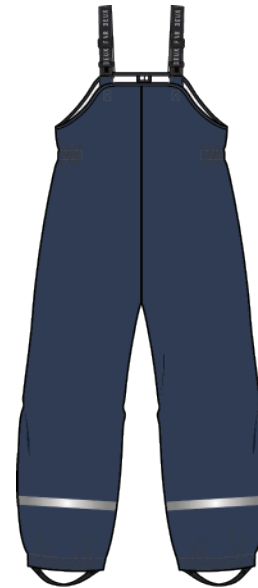

C.03200

C.03023

C.02041

2 years  
to  
14 years

J20W40 - Rain Jacket

C.07170

C.06012

C.09990

C.04013

2 years  
to  
14 years

J20W39 - Rain Pants

Brise du printemps  
Spring breeze

J20WM202B - Lined Rain Mittens (Baby)  
J20WM202 - Lined Rain Mittens

Brise du printemps  
Spring breeze

2 years to 8 years