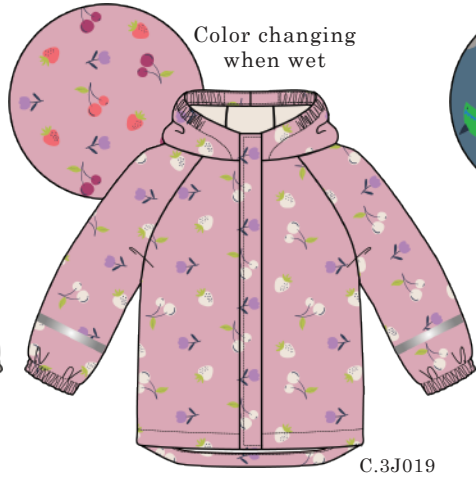

C.04013

2 years  
to  
14 years

J20W39 - Rain Pants

Brise du printemps  
Spring breeze

J20WM202B - Lined Rain Mittens (Baby)  
J20WM202 - Lined Rain Mittens

Brise du printemps  
Spring breeze

2 years to 8 years

J30W50 - Rain Jacket

12 months to 6 years

J30W72B - Rain One Piece (Baby)  
J30W72 - Rain One Piece

one size

J30WPR

Brise du printemps  
Spring breeze

C.03250

C.06390