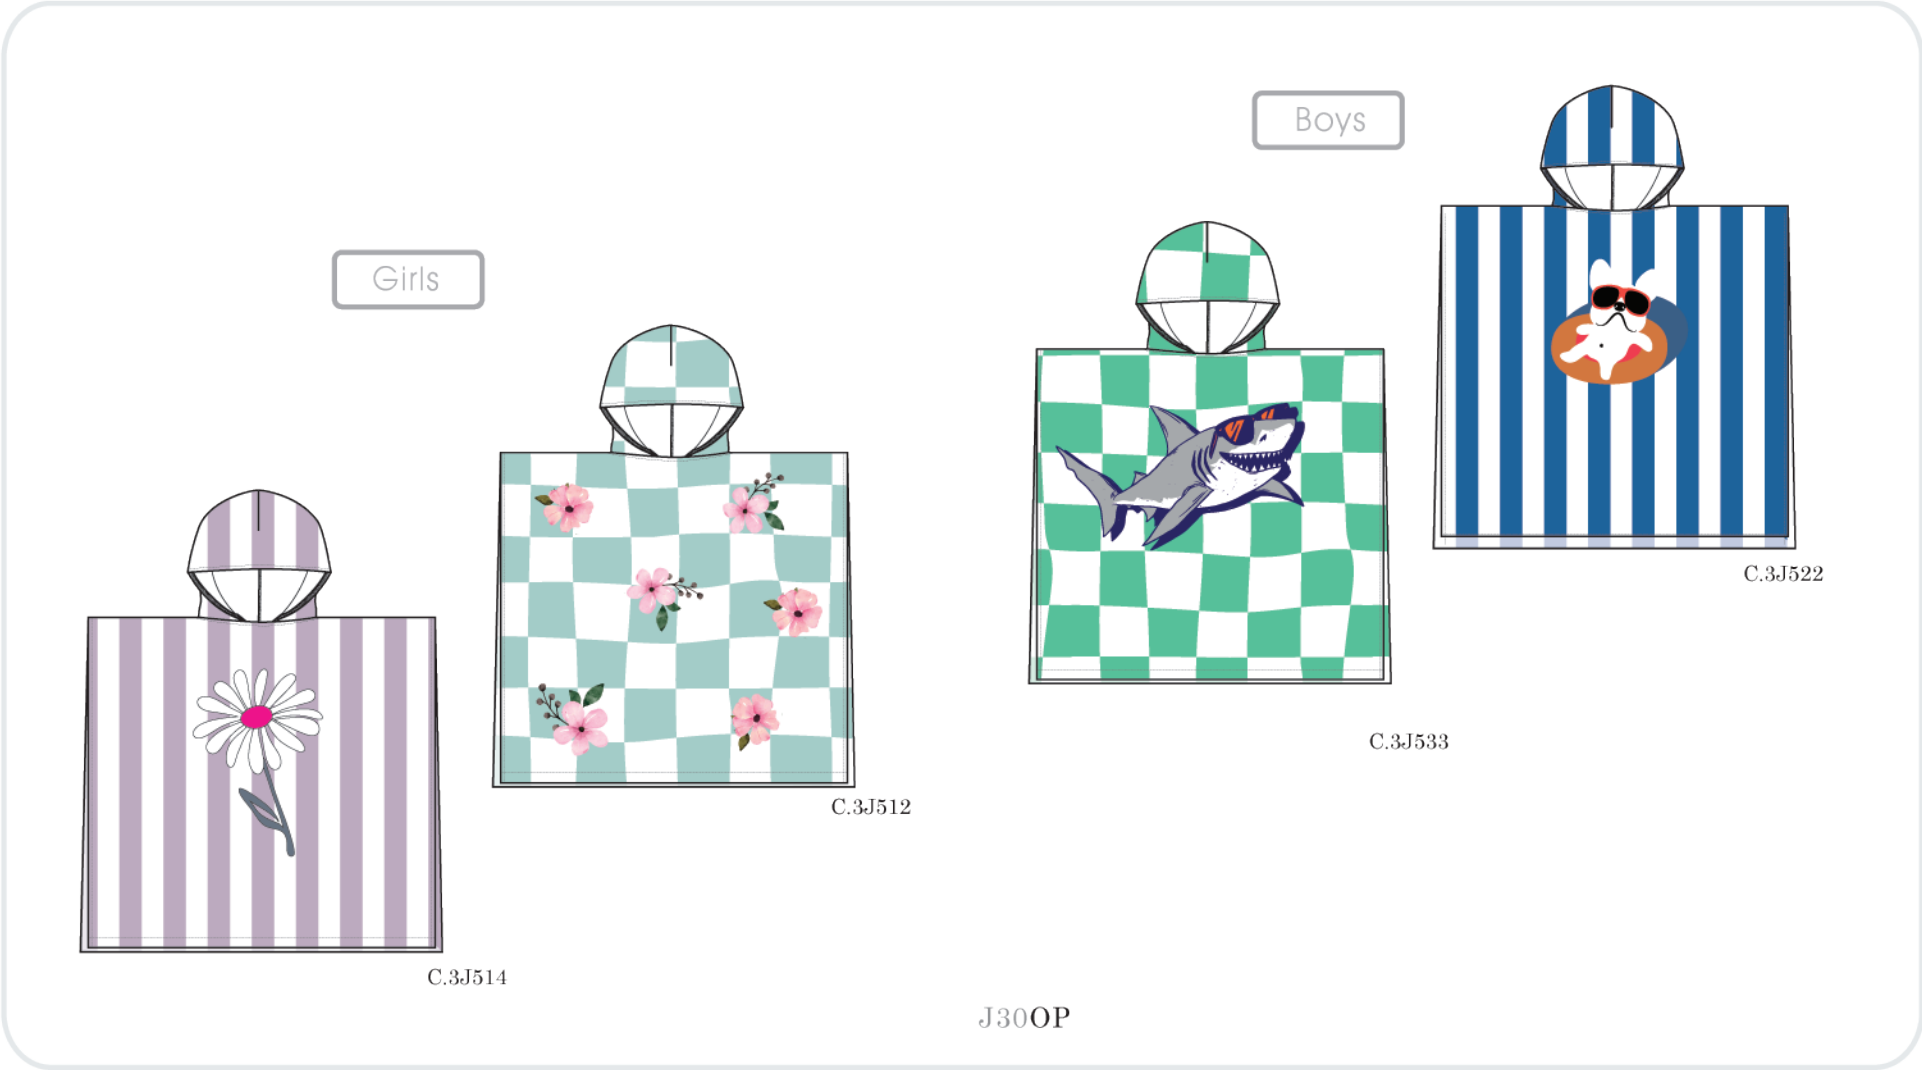

J300B89

Comme un poisson dans l'eau  
Like a fish to water

© 2026 Groupe Minimôme Inc.  
All rights reserved. All reproduction strictly prohibited.

Les accessoires  
The accessories

6/24 months  
3/6 years  
7/14 years