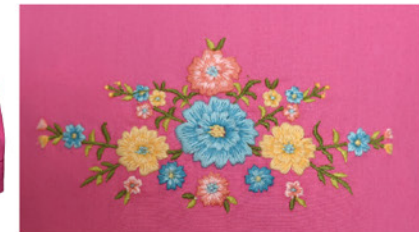

**CK 4428
BACK TO SCHOOL
EMB FLOWER DRESS**
3M-24M = $26.00
2T-4T = $27.00
4-6X = $28.00
7-10 = $29.00