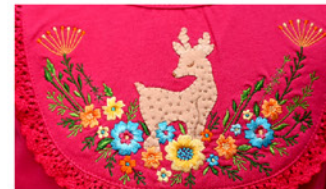

**CK 4388
WOODLANDS REVERSIBLE
BARN JACKET**
3M-24M = $24.00
2T-4T = $25.00
4-6X = $26.00
7-10 = $27.00