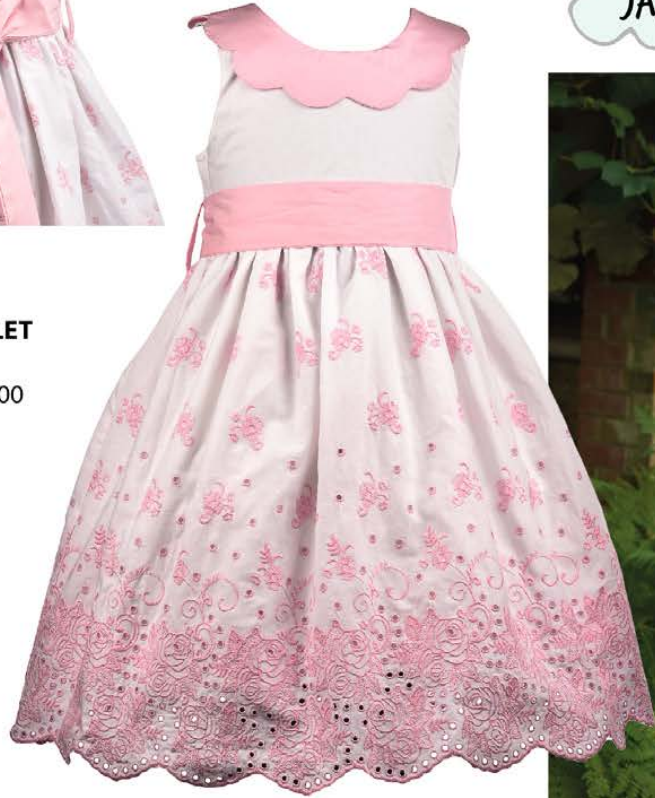

3M - 24M = $29.00
2T - 4T = $30.00
4 - 6X = $31.00
7 - 10 = $32.00

**CK 3957
PINK ROSE EYELET
EMPIRE DRESS**