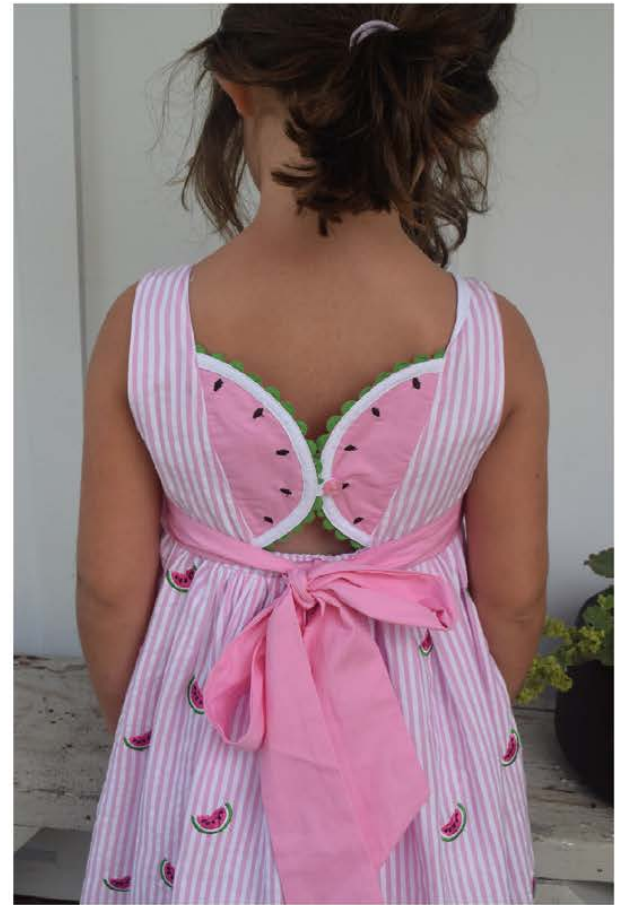

CK 3994
WATERMELON
ALL OVER EMB
BACK DRESS
3M - 24 = $30.00
2T - 4T = $31.00
4 - 6X = $32.00
7 - 10 = $33.00