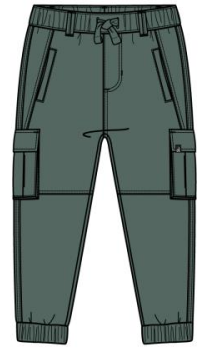

Jersey T-Shirt With Print & Layered Sleeves

Style: G20U76

Season: Fall-Winter 2024-25

Color: Light Grey Mix (191)

Size: 2, 3, 4, 5, 6

Price: $16.00

M.R.S.P.: $34.00

Size: 7, 8, 10, 12

Price: $17.00

M.R.S.P.: $36.00

Printed Jersey T-Shirt With Layered Sleeves

Style: G20U76

Season: Fall-Winter 2024-25

Color: Anthracite (999)

Size: 2, 3, 4, 5, 6

Price: $16.00

M.R.S.P.: $34.00

Size: 7, 8, 10, 12

Price: $17.00

M.R.S.P.: $36.00

Stretch Twill Jogger Pants With Cargo Pock

Style: G20YB20

Season: Fall-Winter 2024-25

Color: Lark (142)

Size: 12m, 18m, 24m

Price: $19.00

M.R.S.P.: $40.00

Size: 2, 3, 4, 5, 6

Price: $20.00

M.R.S.P.: $42.00

Size: 7, 8, 10, 12

Price: $21.00

M.R.S.P.: $45.00

Stretch Twill Jogger Pants With Cargo Pock

Style: G20YB20

Season: Fall-Winter 2024-25

Color: Dark Forest (930)

Size: 12m, 18m, 24m

Price: $19.00

M.R.S.P.: $40.00

Size: 2, 3, 4, 5, 6

Price: $20.00

M.R.S.P.: $42.00

Size: 7, 8, 10, 12

Price: $21.00

M.R.S.P.: $45.00