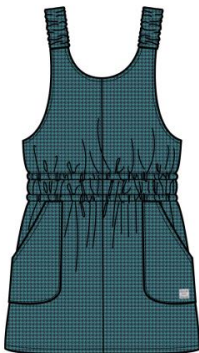

Stretch Jumper with Front Pocket

Style: G20G40

Season: Fall-Winter 2024-25

Color: Houndstooth Teal (064)

Size: 2, 3, 4, 5, 6

Price: $21.00 M.R.S.P.: $45.00

Size: 7, 8, 10, 12

Price: $22.00 M.R.S.P.: $47.00