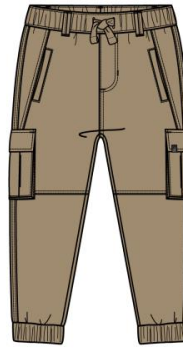

Jersey T-Shirt With Print & Layered Sleeves

Style: G20U76

Season: Fall-Winter 2024-25

Color: Light Grey Mix (191)

Size: 2, 3, 4, 5, 6

Price: $16.00

M.R.S.P.: $34.00

Size: 7, 8, 10, 12

Price: $17.00

M.R.S.P.: $36.00

Printed Jersey T-Shirt With Layered Sleeves

Style: G20U76

Season: Fall-Winter 2024-25

Color: Anthracite (999)

Size: 2, 3, 4, 5, 6

Price: $16.00

M.R.S.P.: $34.00

Size: 7, 8, 10, 12

Price: $17.00

M.R.S.P.: $36.00

Stretch Twill Jogger Pants With Cargo Pock

Style: G20YB20

Season: Fall-Winter 2024-25

Color: Lark (142)

Size: 12m, 18m, 24m

Price: $19.00

M.R.S.P.: $40.00

Size: 2, 3, 4, 5, 6

Price: $20.00

M.R.S.P.: $42.00

Size: 7, 8, 10, 12

Price: $21.00

M.R.S.P.: $45.00

Stretch Twill Jogger Pants With Cargo Pock

Style: G20YB20

Season: Fall-Winter 2024-25

Color: Dark Forest (930)

Size: 12m, 18m, 24m

Price: $19.00

M.R.S.P.: $40.00

Size: 2, 3, 4, 5, 6

Price: $20.00

M.R.S.P.: $42.00

Size: 7, 8, 10, 12

Price: $21.00

M.R.S.P.: $45.00