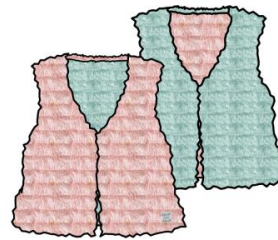

Reversible

Reversible Fake Fur Vest

Style: G20G30

Season: Fall-Winter 2024-25

Color: Pink & Blue (000)

Size: 2, 3, 4, 5, 6

Price: $23.00 M.R.S.P.: $49.00

Size: 7, 8, 10, 12

Price: $24.00 M.R.S.P.: $51.00