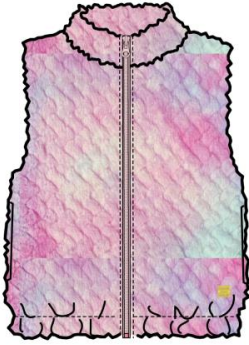

Fake Fur vest

Style: G20132

Season: Fall-Winter 2024-25

Color: Rainbow (000)

Size: 2, 3, 4, 5, 6

Price: $20.00

M.R.S.P.: $42.00

Size: 7, 8, 10, 12

Price: $21.00

M.R.S.P.: $45.00

Big Flowers Print On Fleece Hoodie

Style: G20133

Season: Fall-Winter 2024-25

Color: Big Flowers On Blue (077)

Size: 2, 3, 4, 5, 6

Price: $24.00

M.R.S.P.: $51.00

Size: 7, 8, 10, 12

Price: $26.00

M.R.S.P.: $55.00

Jersey Leggings

Style: G20160

Season: Fall-Winter 2024-25

Color: Mini Flowers On Burgundy (076)

Size: 2, 3, 4, 5, 6

Price: $13.00

M.R.S.P.: $28.00

Size: 7, 8, 10, 12

Price: $14.00

M.R.S.P.: $30.00

Jersey Leggings

Style: G20160

Season: Fall-Winter 2024-25

Color: Amaranth (540)

Size: 2, 3, 4, 5, 6

Price: $13.00

M.R.S.P.: $28.00

Size: 7, 8, 10, 12

Price: $14.00

M.R.S.P.: $30.00