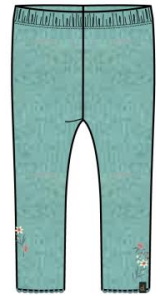

Hooded Full Zip Plush Veste

Style: G20E30

Season: Fall-Winter 2024-25

Color: Rosette (662)

Size: 12m, 18m, 24m

Price: $23.00 M.R.S.P.: $49.00

Size: 2, 3, 4, 5, 6

Price: $24.00 M.R.S.P.: $51.00

Size: 7, 8

Price: $24.00 M.R.S.P.: $51.00

Printed Muslin Jumpsuit

Style: G20E40

Season: Fall-Winter 2024-25

Color: Printed Edelweiss (040)

Size: 6m, 12m, 18m, 24m

Price: $21.00 M.R.S.P.: $45.00

Printed Muslin Overall

Style: G20E41

Season: Fall-Winter 2024-25

Color: Printed Edelweiss (040)

Size: 12m, 18m, 24m

Price: $23.00 M.R.S.P.: $49.00

Size: 2, 3, 4, 5, 6

Price: $24.00 M.R.S.P.: $51.00

Size: 7, 8

Price: $24.00 M.R.S.P.: $51.00

Brushed Rib Leggings With Embroidery

Style: G20E60

Season: Fall-Winter 2024-25

Color: Canton (549)

Size: 12m, 18m, 24m

Price: $14.00 M.R.S.P.: $30.00

Size: 2, 3, 4, 5, 6

Price: $15.00 M.R.S.P.: $32.00

Size: 7, 8

Price: $15.00 M.R.S.P.: $32.00