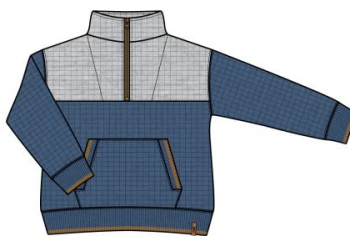

Season: Fall-Winter 2024-25

Color: Anthracite (999)

Size: 2, 3, 4, 5, 6

Price: \$24.00

M.R.S.P.: \$51.00

Size: 7, 8, 10, 12

Price: \$25.00

M.R.S.P.: \$53.00