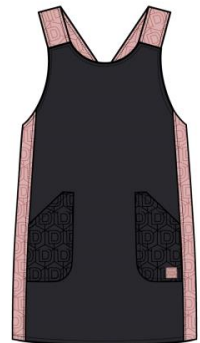

Color: Sterling Blue (579)

Size: 2, 3, 4, 5, 6

Price: \$27.00 M.R.S.P.: \$57.00

Size: 7, 8, 10, 12

Price: \$29.00 M.R.S.P.: \$61.00

Knitted Dress With Big Heart On Chest

Style: G20IT94

Season: Fall-Winter 2024-25