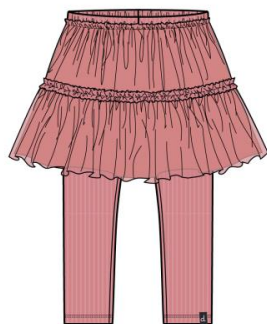

Leggings With Integrated Tulle Skirt

Style: G20YG82

Season: Fall-Winter 2024-25

Color: Mauve Glow (655)

Size: 12m, 18m, 24m

Price: $19.50

M.R.S.P.: $41.00

Size: 2, 3, 4, 5, 6

Price: $20.50

M.R.S.P.: $44.00

Size: 7, 8, 10, 12

Price: $21.50

M.R.S.P.: $46.00

Leggings With Integrated Tulle Skirt

Style: G20YG82

Season: Fall-Winter 2024-25

Color: Windsor Wine (791)

Size: 12m, 18m, 24m

Price: $19.50

M.R.S.P.: $41.00

Size: 2, 3, 4, 5, 6

Price: $20.50

M.R.S.P.: $44.00

Size: 7, 8, 10, 12

Price: $21.50

M.R.S.P.: $46.00