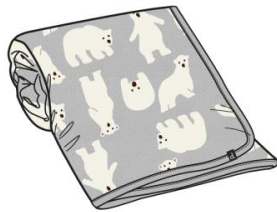

Plush Blanket
Style: G20CD
Season: Fall-Winter 2024-25
Color: Printed Polar Bear (050)
Size: O/S
Price: $19.00 M.R.S.P.: $40.00